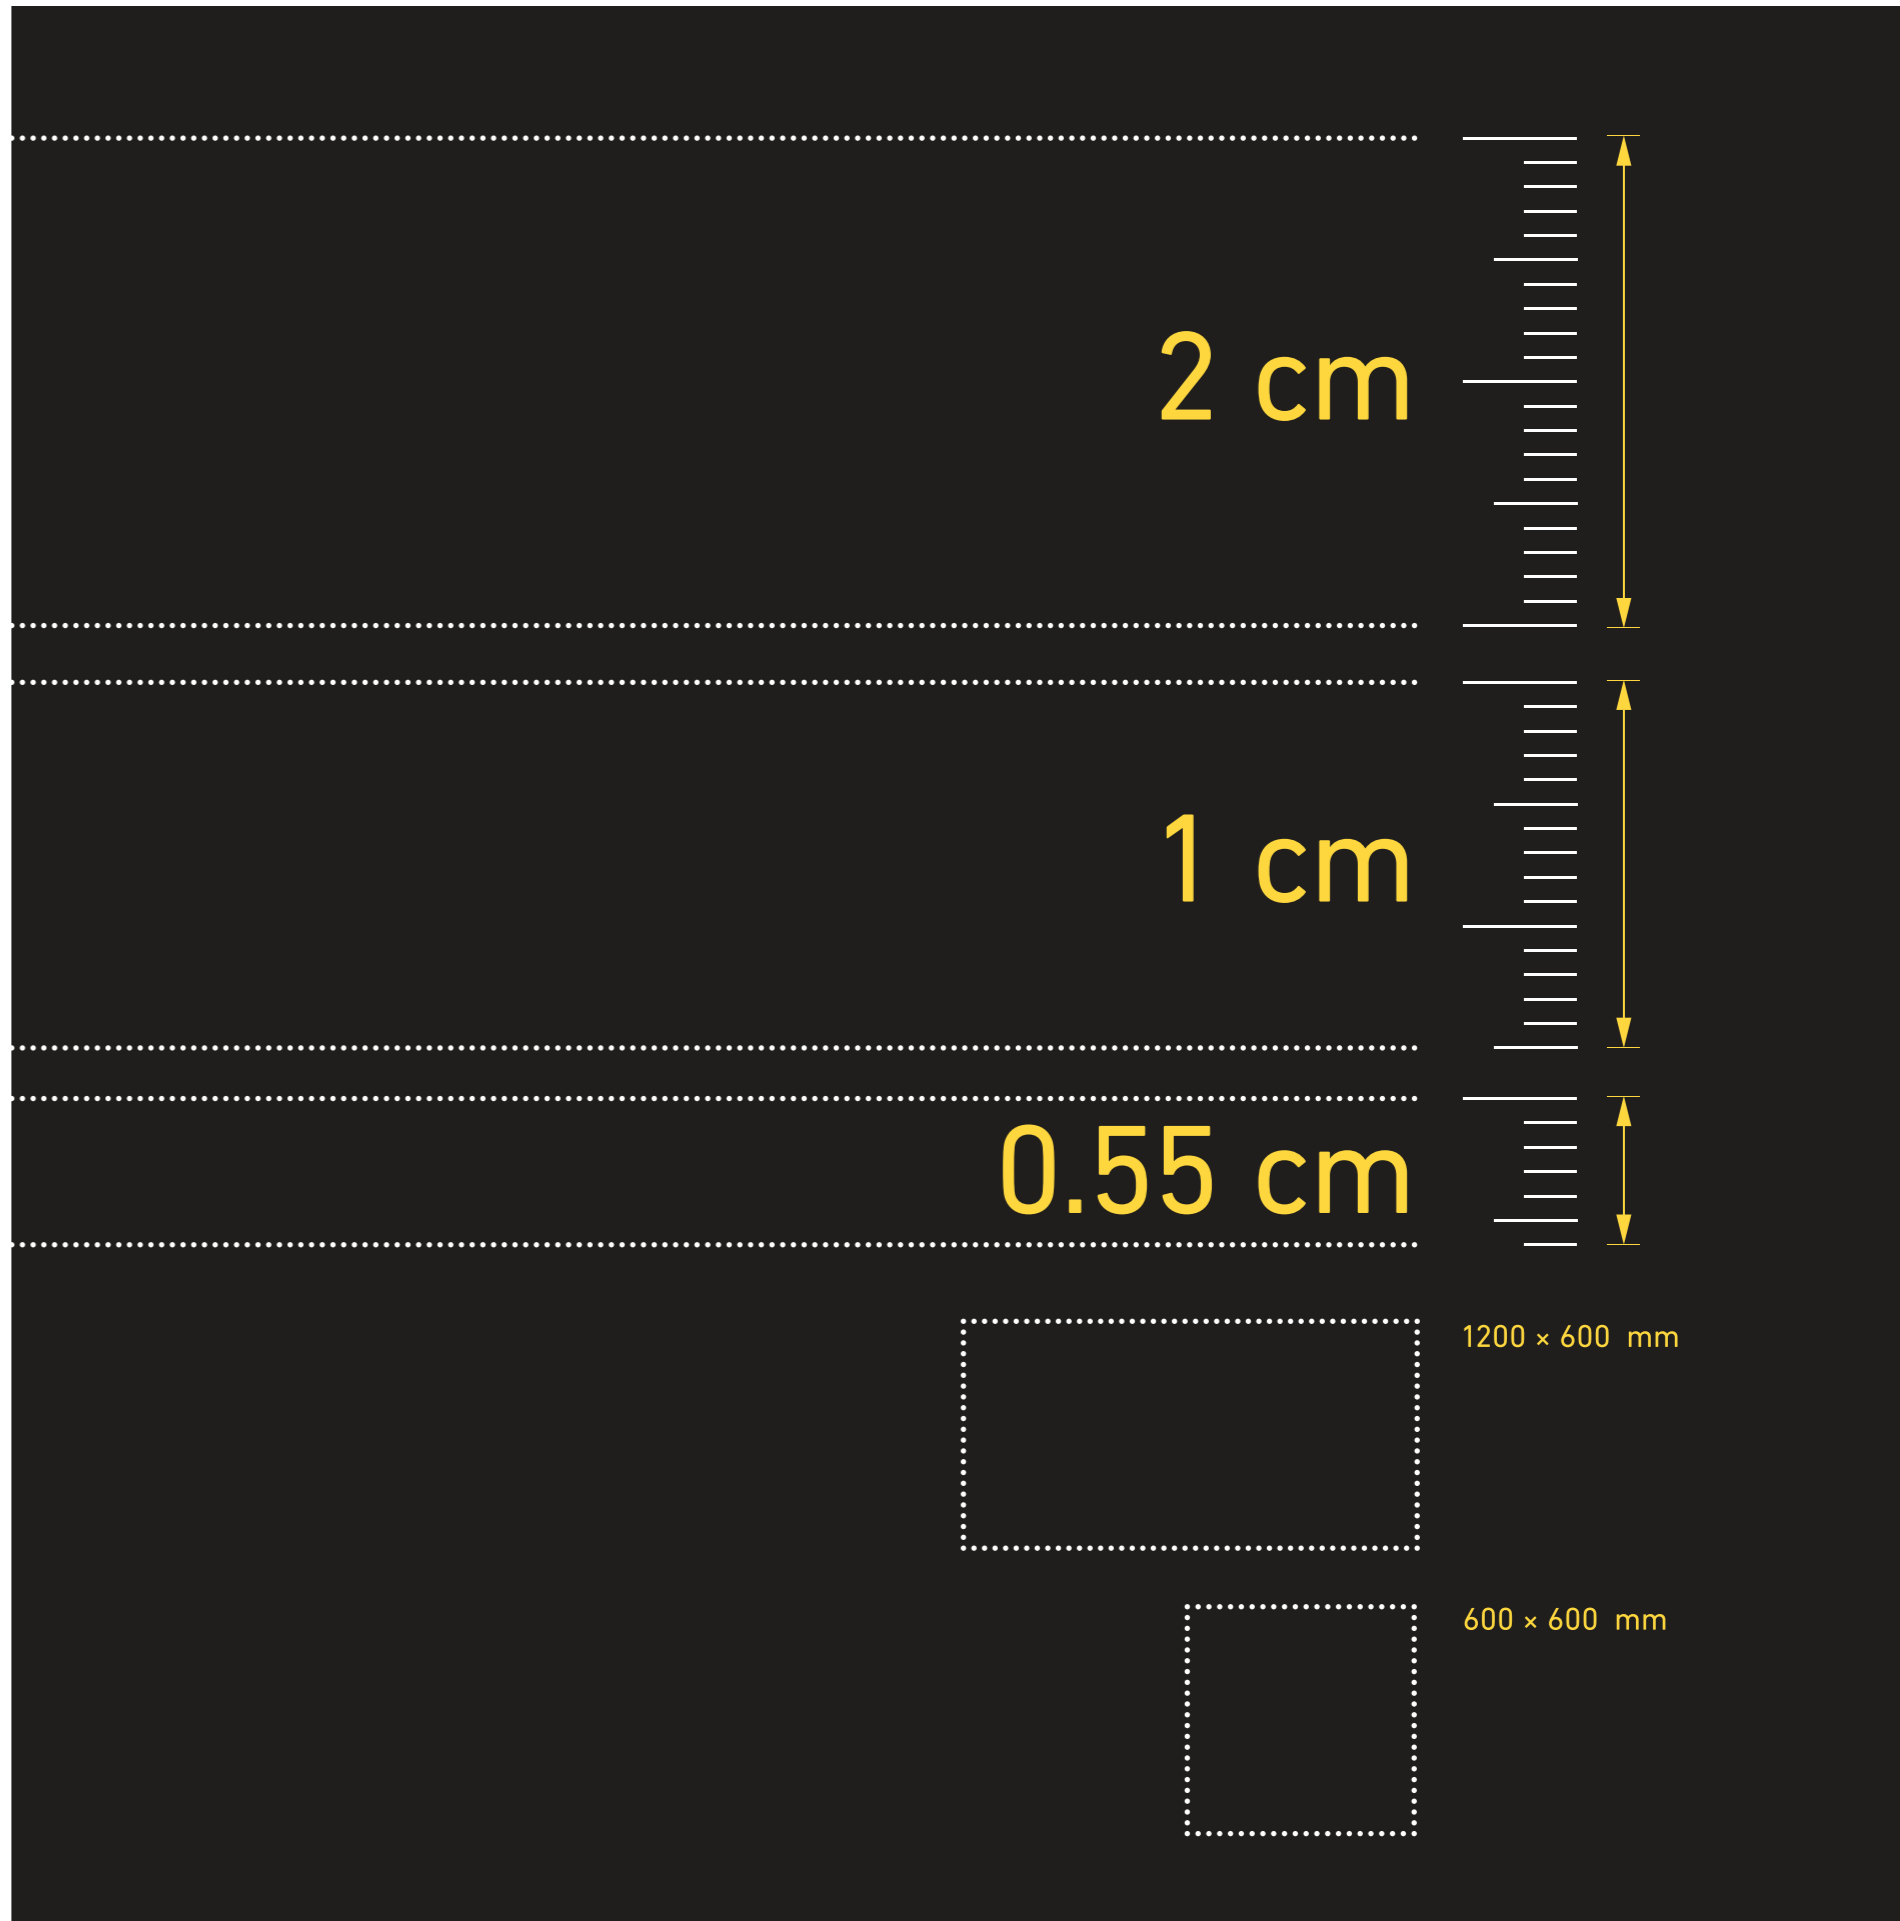

PRODUCTS APPLICATIONS 시공방식